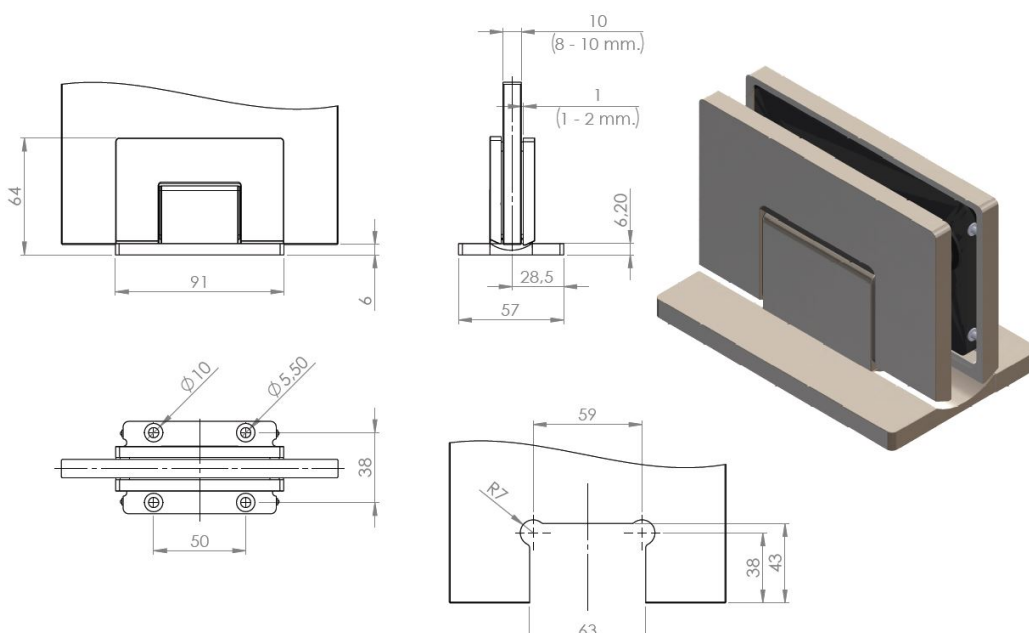

PRODUCT SHEET

Description:

Shower Hinge "Rio", Wall/Glass, Brushed Brass, Centre Back Pl, 8-10mm Glass Thickness, W/15 DG Angle Adjustment Function, & 25DG Return Function, Brass Material, Hidden Screws., Black Fiber Gaskets: 2 x 1mm & 2 x 2mm Thickness., Load Capacity Pr. Pair: 45kg

Item number:

15.23.882-7

Units	Box	Carton	HS Code	Barcode
Pcs.	1	20	8302100090	
				5704866516969

SISO A/S

Mileparken 11
DK-2740 Skovlunde
Denmark
VAT: 24786013

Phone +45 45 830 900

www.siso.dk
siso@siso.dk

Danske Bank
Nytorv Branch
Copenhagen
SWIFT: DABADKKK

Account no.
4180 3112 112936
IBAN Account
DK7230003112112936